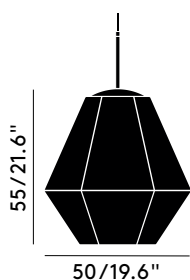

CUT TALL PENDANT EU

Code

Chrome CUSP02CHEU

Gold CUSP02GOEU

Year of Design 2016
Material Polycarbonate

Bulb Spec E27 GLS 28W (max). Bulb not included.
Cable Spec 250cm/98.4in clear cable.
Dimmability Mains dimmable (depending on lamp application).

CUT TALL PENDANT EU

Code	
Smoke	CUSP02SMEU
Blue	CUSP02BLEU

Year of Design	2016
Material	Polycarbonate
Bulb Spec	E27 GLS 28W (max). Bulb not included.
Cable Spec	250cm/98.4in clear cable.
Dimmability	Mains dimmable (depending on lamp application).
Made To Order	MOQ 50 units, lead time 3 months

Country of origin

Germany

Packaging

Height	0.58 m
Width	0.55 m
Length	0.55 m
Weight	4.7 kg

Product weight

2 kg

Ceiling Rose Included

Chrome - Chrome Plated Metal
Gold - Polished Brass Steel
Smoke - Polished Chrome Steel
Blue - Gloss Blue Steel
11.5 cm