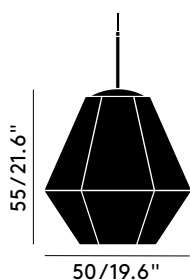

CUT TALL PENDANT EU

Code

Chrome CUSP02CHEU

Gold CUSP02GOEU

Year of Design 2016
Material Polycarbonate

Bulb Spec E27 GLS 28W (max). Bulb not included.
Cable Spec 250cm/98.4in clear cable.
Dimmability Mains dimmable (depending on lamp application).

CUT TALL

MADE TO ORDER

OFF

ON

OFF

ON

Futuristic and faceted, Cut is an exercise in optics. Its space-age mirror finish when off transforms into a translucent kaleidoscopic gem when on. Hypnotising reflections repeat infinitely within the diamond cut, vacuum metallised interior. Produced in multiple finishes, short and tall, pendant and surface – these are the latest adventures in our fascination with reflectivity, luminosity and transparency. Cluster for maximum effect. Available as Pendant and Surface Light.

CUT TALL PENDANT EU

Code	
Smoke	CUSP02SMEU
Blue	CUSP02BLEU

Year of Design	2016
Material	Polycarbonate
Bulb Spec	E27 GLS 28W (max). Bulb not included.
Cable Spec	250cm/98.4in clear cable.
Dimmability	Mains dimmable (depending on lamp application).
Made To Order	MOQ 50 units, lead time 3 months

Country of origin

Germany

Packaging

Height	0.58 m
Width	0.55 m
Length	0.55 m
Weight	4.7 kg

Product weight

2 kg

Ceiling Rose Included

Chrome - Chrome Plated Metal
Gold - Polished Brass Steel
Smoke - Polished Chrome Steel
Blue - Gloss Blue Steel
11.5 cm