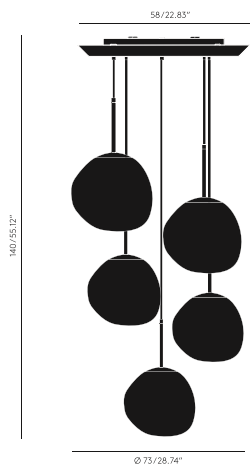

# MELT MINI ROUND

With Melt, our experiments in the technologically advanced field of vacuum metallisation take on a new twist. Melt is a distorted lighting globe born from our collaboration with Swedish radical design collective FRONT. Available in Pendant, Table, Floor and Surface light versions.

### MELT MINI ROUND EU

<b>Code</b>	
Copper	MLPS02C-PEUM1
Gold	MLPS02G-PEUM1
Chrome	MLPS02CH-PEUM1
Smoke	MLPS02SM-PEUM1

<b>Year of Design</b>	2014
<b>Material</b>	Polycarbonate Ceiling Canopy: Plastic and Steel
<b>Bulb Spec</b>	E14 3-6W Golf Ball LED
<b>Cable Spec</b>	250cm/98.4in clear cable.

## MELT MINI ROUND

### Packaging

MELT PENDANT MINI COPPER EU × 5

Height	0.42 m
Width	0.31 m
Length	0.31 m
Weight	2.9 kg

PENDANT SYSTEM ROUND × 1

Height	0.08 m
Width	0.64 m
Length	0.64 m
Weight	5.8 kg