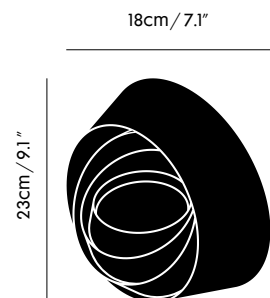

CURVE

CURVE WALL EU

Product	CUW01SEU			
Type	Wall Light			
Material	Brass			
Colour	● Silver			
Bulb Spec	E14 25W (max). Bulb not included.			
Packaging (m)	H	W	D	Weight (kg)
	0.26	0.29	0.29	1.52
Wall Fixings	Fixing screws not included.			
Dimmability	Mains Dimmable			
Requires assembly.				
Please Note	Curve Wall can be mounted as an up or down light.			
Product Weight	0.78 (kg)			
Process	Digital Acid Etching			
Year of Design	2016			
Certifications	EN 60598			