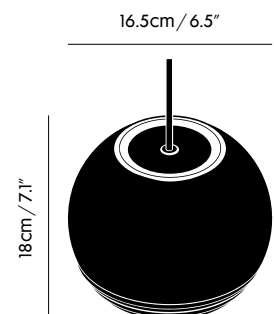

Cleaning Instructions: Clean with a soft dry cloth only. Do not use polishing agents, water or abrasive materials when cleaning. Always switch off the electricity supply before cleaning.