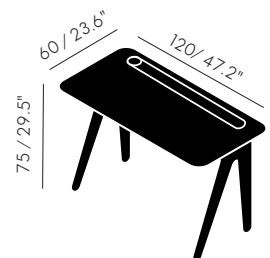

Cleaning Instructions: Clean with a soft damp cloth. No abrasive agents