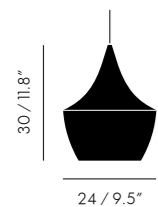

Country of Origin	India
Material/Colour	Brass (Black), Brass (Silver Plated), Brass (Gloss Powder Coated White), Brass (Brushed Finish)
Finish	Brushed Inner, Powder Coated Outer
LED Specification	Shade (Black, Grey and White), Brushed (Brass)
Lumens	Integrated LED, 100-120V, Max Wattage EU 7.5W, Non-Servicable Lamp
Driver	800, CRI 94, CCT 3000
Fitting Specification	TLDE09-C350AT-C01-BL
Cable Specification	Rose shape (Cone), Rose Colour and finish (Matt Black), Lamp Holder (Matt Black)
Dimmability	Spec (SVT 2x18AWG), Length (98in), Colour (Black Braid), IP Rating (IP20)
	Leading and trailing edge

Height 12.2in
Width 12.2in
Length 14.96in
Weight 4.41lb

Packaging for Shade (Brushed)

Height 9.45in
Width 9.45in
Length 18.9in
Weight 2.76lb

Packaging for LED Point Fitting

Height 4.72in
Width 6.3in
Length 6.3in
Weight 1.43lb