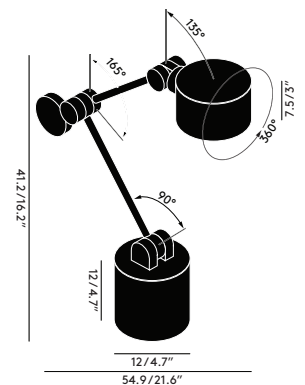

Cleaning instructions: Clean with a soft dry cloth only. Do not use polishing agents, water or abrasive materials when cleaning. Always switch off the electricity supply before cleaning.