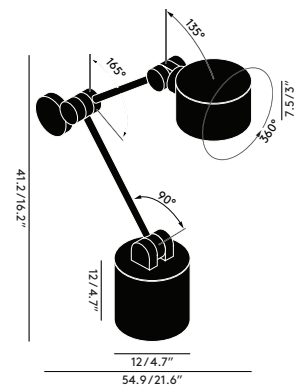

BOOM

NEW

BOOM TASK LIGHT BLACK EU

<u>Product</u>	BMTL01BLKEU
<u>Type</u>	Table Light
<u>Material</u>	Aluminium
<u>Colour</u>	● Black
<u>Bulb Spec</u>	E14 7W (max). Bulb not included.
<u>Cable Spec</u>	250cm / 98.4in black braided cable. Inline switch 60cm from base of lamp.

<u>Packaging (m)</u>	H	W	D	Weight (kg)
	0.15	0.26	0.55	20.5

Product Weight 7.3 (kg)

Process CNC machined, cast iron base weight, injection moulded nylon washers.

Year of Design 2016

Bulb Spec UK/EU certified