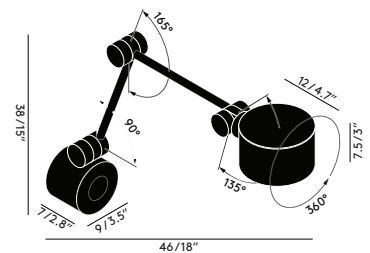

BOOM

NEW

BOOM WALL LIGHT ALUMINIUM EU

- Product** BMWL01ALUEU
- Type** Wall light
- Material** Aluminium
- Colour** ● Aluminium
- Bulb Spec** E14 7W (max). Bulb not included.
- Cable Spec** 250cm / 98.4in black braided cable.
Cable is detachable.

Packaging (m)	H	W	D	Weight (kg)
	0.15	0.19	0.46	5

Product Weight 7.3 (kg)

Process CNC machined, cast iron base weight, injection moulded nylon washers.

Year of Design 2016

Bulb Spec UK/EU certified

Wall Fixings Fixings not included.