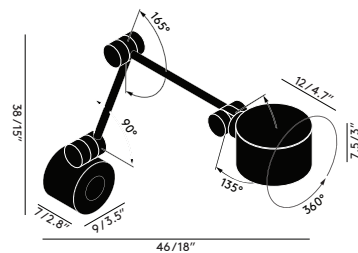

Cleaning instructions: Clean with a soft dry cloth only. Do not use polishing agents, water or abrasive materials when cleaning. Always switch off the electricity supply before cleaning.