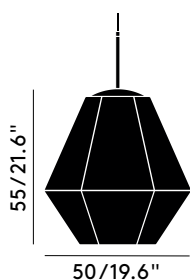

CUT TALL

NEW

OFF

ON

OFF

ON

Futuristic and faceted, Cut is an exercise in optics. Its space-age mirror finish when off transforms into a translucent kaleidoscopic gem when on. Hypnotising reflections repeat infinitely within the diamond cut, vacuum metallised interior. Produced in multiple finishes, small and long, pendant and surface – these are the latest adventures in our fascination with reflectivity, luminosity and transparency. Cluster for maximum effect. Available as Pendant and Surface light.

CUT TALL PENDANT UL

Code
 Chrome CUSP02CHUL
 Gold CUSP02GOUL

Year of Design	2016
Material	Polycarbonate
Bulb Spec	E26 60W (max). Bulb not included.
Cable Spec	250cm/98.4in clear cable.
Dimmability	Mains dimmable (depending on lamp application).

Country of origin

Germany

Packaging

Height	6.37 in
Width	7.08 in
Length	12.08 in
Weight	3.96 lbs

Product weight

4.40 lbs

Certification

UL/Cul