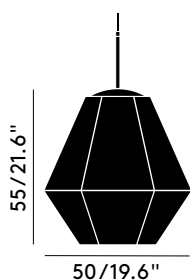

CUT TALL PENDANT UL

Code
 Chrome CUSP02CHUL
 Gold CUSP02GOUL

Year of Design	2016
Material	Polycarbonate
Bulb Spec	E26 60W (max). Bulb not included.
Cable Spec	250cm/98.4in clear cable.
Dimmability	Mains dimmable (depending on lamp application).

CUT TALL PENDANT UL

Code	
Smoke	CUSP02SMUL
Blue	CUSP02BLUL

Year of Design	2016
Material	Polycarbonate
Bulb Spec	E26 60W (max). Bulb not included.
Cable Spec	250cm/98.4in clear cable.
Dimmability	Mains dimmable (depending on lamp application).
Notes	MOQ 50 units, lead time 3 months

Country of origin

Germany

Packaging

Height	6.37 in
Width	7.08 in
Length	12.08 in
Weight	3.96 lbs

Product weight

4.40 lbs

Certification

UL/Cul