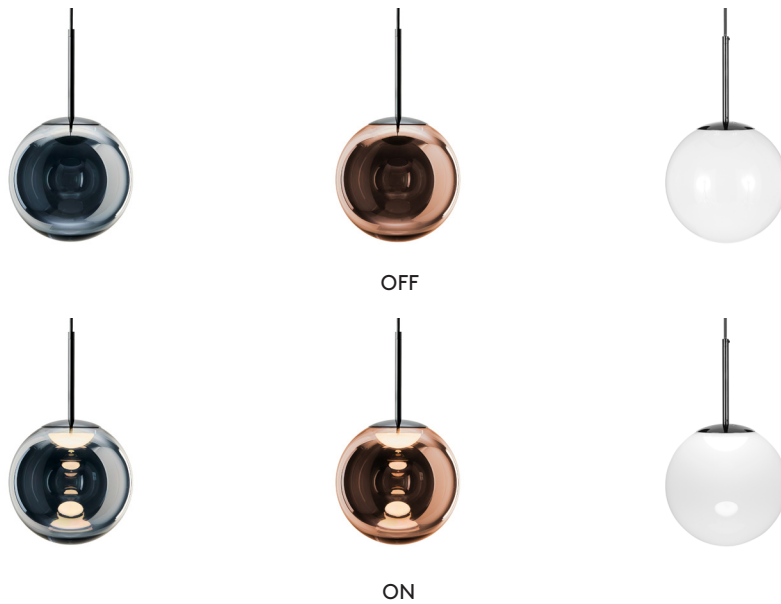

# GLOBE 25CM LED

You can probably tell that we are obsessed with spherical objects. In our perpetual quest for the purest forms, Globe stands out as the most minimal of the lot. A spherical orb, highly mirrored and perfectly reflective during the day, when switched on reveals a multiplicity of internal reflections from the integral LED. Also available in a non-metallised opalescent finish.

## GLOBE 25CM LED

<b>Year of Design</b>	2019
<b>Finishing Process</b>	Semi-Metallised or Tinted
<b>Environment</b>	Indoor, Dry
<b>Product Weight</b>	2.4lb
<b>Ceiling Rose Shape/Diameter</b>	Cone, 4.5in
<b>Cable Spec</b>	SVT, 2x18AWG, 300 V, 105°C
<b>Cable Type/Length</b>	Black Fabric, 98.7in
<b>Light Source</b>	6W LED, Light Source Included, 100-120V
<b>Max Wattage</b>	9W
<b>Lumens</b>	800
<b>CRI</b>	>80
<b>Color Temperature</b>	3000
<b>Dimmability</b>	Mains Dimmable, leading and trailing edge
<b>Spares</b>	LED02-UL
<b>Certifications</b>	

Service Offer

Collection

<b>SILVER</b>	
<b>Code</b>	GLS01CH-PUSM1
<b>Components</b>	LEDP03BKUL, GLS01CH
<b>Shade Material</b>	Polycarbonate
<b>Shade Color/Finish</b>	Silver, Mirrored
<b>Fitting Material</b>	Steel
<b>Fitting Color/Finish</b>	Black, Gloss

<b>COPPER</b>	
<b>Code</b>	GLS01CO-PUSM1
<b>Components</b>	LEDP03BKUL, GLS01CO
<b>Shade Material</b>	Polycarbonate
<b>Shade Color/Finish</b>	Copper, Mirrored
<b>Fitting Material</b>	Steel
<b>Fitting Color/Finish</b>	Black, Gloss