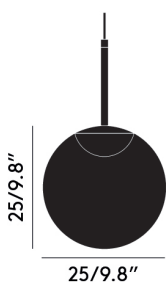

SILVER	
Code	GLS01CH-PUSM1
Components	LEDP03BKUL, GLS01CH
Shade Material	Polycarbonate
Shade Color/Finish	Silver, Mirrored
Fitting Material	Steel
Fitting Color/Finish	Black, Gloss

COPPER	
Code	GLS01CO-PUSM1
Components	LEDP03BKUL, GLS01CO
Shade Material	Polycarbonate
Shade Color/Finish	Copper, Mirrored
Fitting Material	Steel
Fitting Color/Finish	Black, Gloss

OPALESCENT	
Code	OPP0101-PUSM1
Components	LEDP03BKUL, OPS0101
Shade Material	Polycarbonate
Shade Color/Finish	Opalescent, Tinted
Fitting Material	Steel
Fitting Color/Finish	Black, Gloss